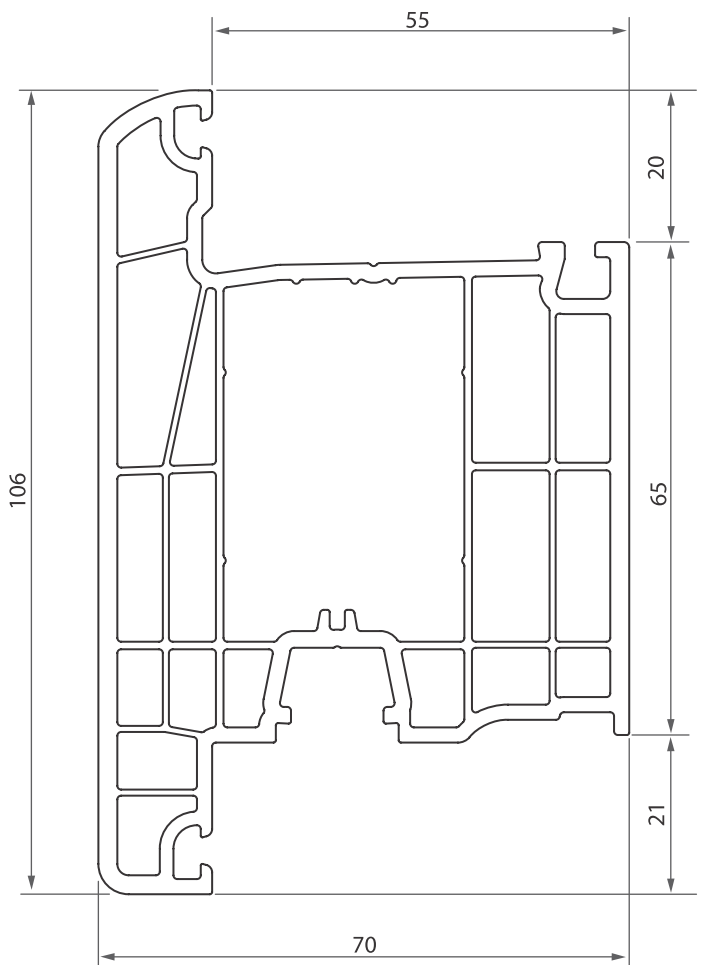

7501

Krilo u polje / Sash in the space