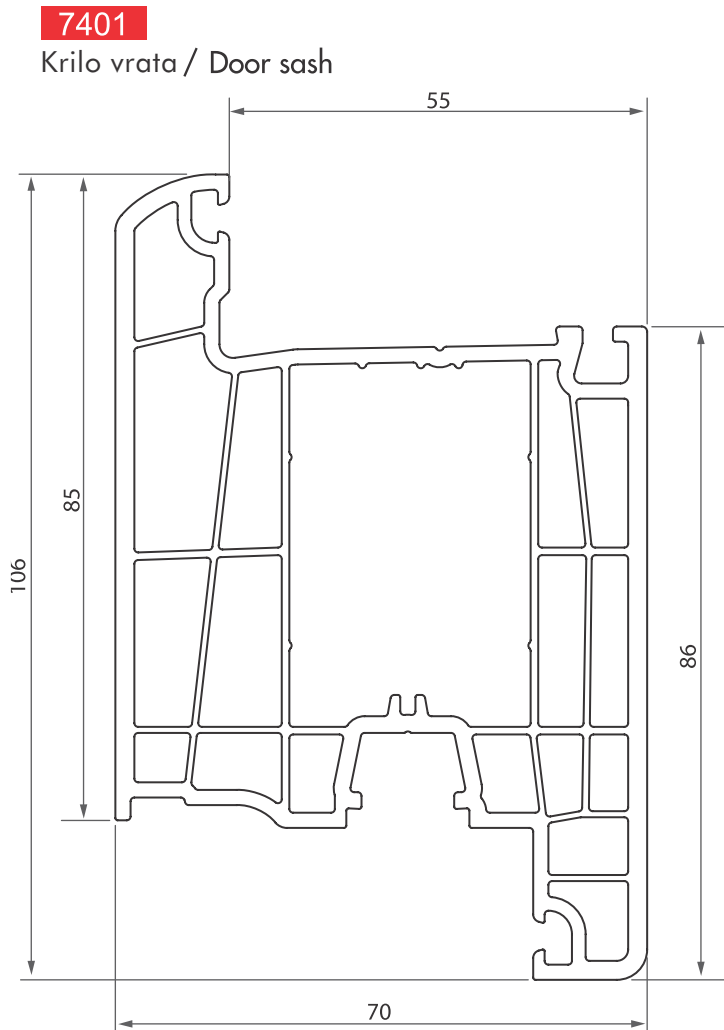

7501

Krilo u polje / Sash in the space