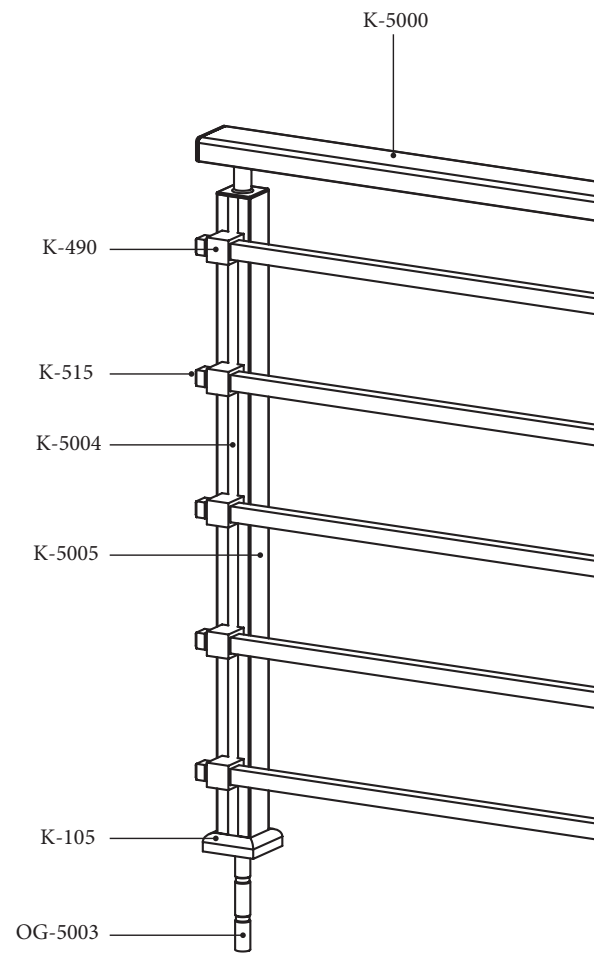

PROAL
HHH

RAILING Systems

OG-5001
Adjustable Connector of Column to Handrail

OG-1750
Stable Connector

K-145 B
Adjustable Connector for 40X40 Post - 500 Handrail

OG-1745
Stable Connector for 400 Post 500 Handrail

OG-1740
Stable Connector for 400 Post 400 Handrail

OG-1730
Stable Connector for 500 Post 500 Handrail

OG-5001/50
Adjustable Connector 500 Post - 500 Handrail

OG-5017
Adjustable L Type Connector for 500 Handrail