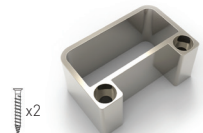

OG-5036
400 Wall & Ground Flange

OG-5036A
Cover for AK-5036

OG-5037
500 Wall & Ground Flange

OG-5037A
Cover for OG-5037A

OG-5041
160 Wall & Ground Flange

K-300B
Wall Flange for 25X60 Handrail

OG-5002B
Angled Cuttable Stair Flange

OG-1640
Angled Cuttable Wall Flange

OG-5020Y
Adjustable 500 Ball Corner

OG-1177
90° Angle Flush Angle with Coupler

OG-1187
135° Angle Flush Angle with Coupler

OG-1176
90° Angle Empty Corner with Adapter

OG-1186
135° Angle Empty Corner with Adapter