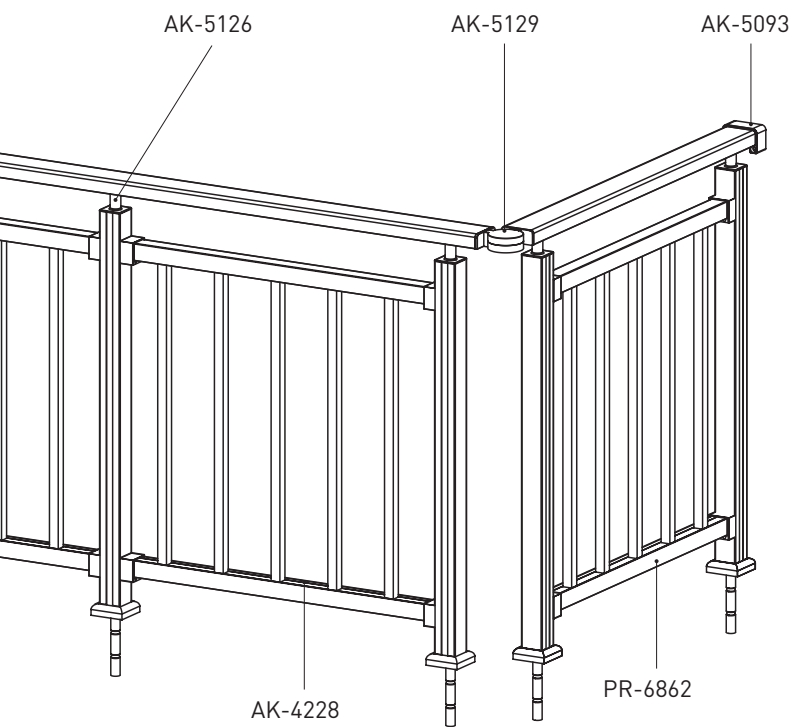

PROAL
HHH

RAILING Systems

OG-5001
Adjustable Connector of Column to Handrail

OG-1750
Stable Connector

K-145 B
Adjustable Connector for 40X40 Post - 500 Handrail

OG-1745
Stable Connector for 400 Post 500 Handrail

OG-1740
Stable Connector for 400 Post 400 Handrail

OG-1730
Stable Connector for 500 Post 500 Handrail

OG-5001/50
Adjustable Connector 500 Post - 500 Handrail

OG-5017
Adjustable L Type Connector for 500 Handrail