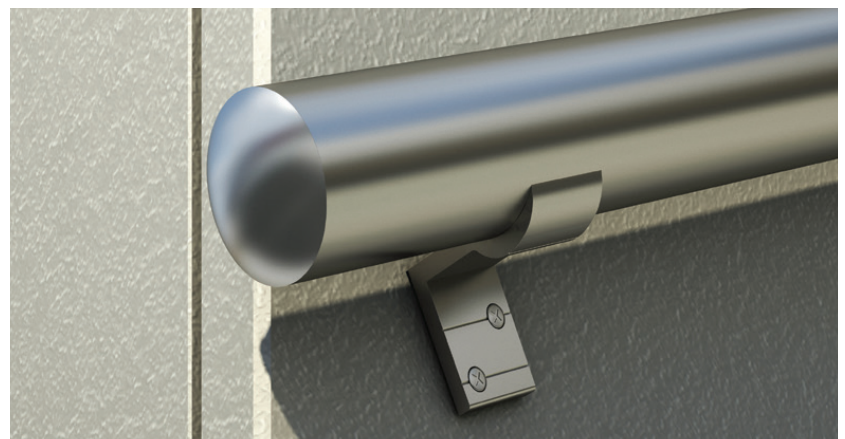

OG-1113
Adjustable 300 Ball Corner

K-770 B
Welded Flush Angle for 25X60 Handrail

OG-1115
Adjustable Connector of 2 Handrail and Post

OG-5022A
90° - 160 Safety Bar Corner

OG-5022B
135° - 160 Safety Bar Corner

OG-1120
Adjustable Flush Angle for 160 Safety Bar

K-665 B
Adjustable Corner for 25X60 Handrail

K-705 B
Adjustable Up&Down Corner for 25X60 Handrail

K-5100 B
Full Adjustable Corner for 25X60 Handrail

K-695 B
Full Adjustable Post Connection Corner for 25X60 Handrail

OG-5009
500 Handrail Finish Endcap

OG-5012
Endcap for 160 Safety Bar

K-390 B
Endcap for 25x60 Handrail

OG-5013
Endcap for 400 Tube

OG-1690
External Endcap for 300 Tube

K-400 B
Cap For 40x40 Post

OG-5007

External Coupler for 500 Tube

OG-5011A

Crossbar Holder for 160 Safety Bar

x1

OG-5011Y

Adjustable Crossbar Holder for 160 Safety Bar

OG-5022

Connection Coupler for 160 Safety Bar

OG-2085