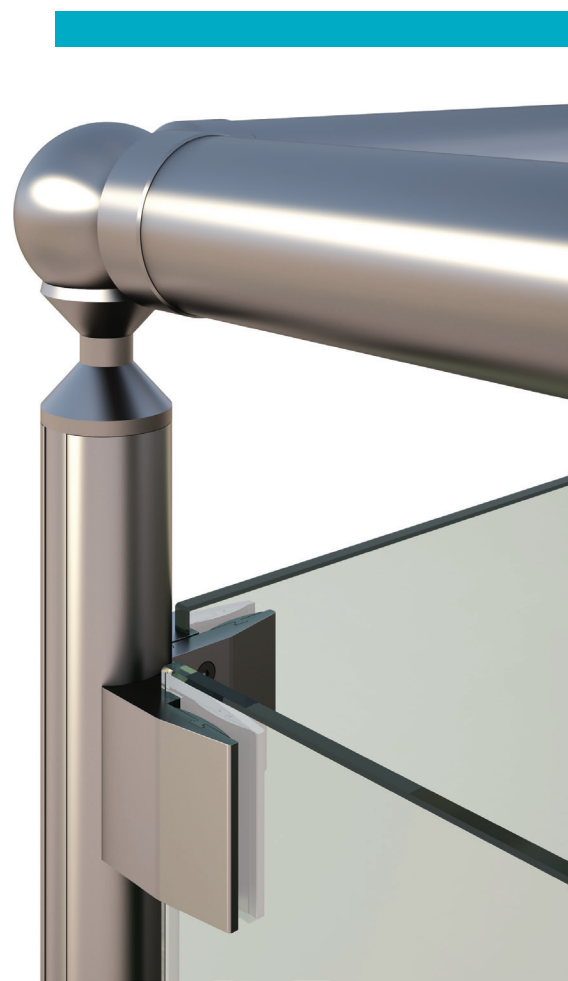

PROAL
HHH

RAILING Systems

OG-5001
Adjustable Connector of Column to Handrail

OG-1750
Stable Connector

K-145 B
Adjustable Connector for 40X40 Post - 500 Handrail

OG-1745
Stable Connector for 400 Post 500 Handrail

OG-1740
Stable Connector for 400 Post 400 Handrail

OG-1730
Stable Connector for 500 Post 500 Handrail

OG-5001/50
Adjustable Connector 500 Post - 500 Handrail

OG-5017
Adjustable L Type Connector for 500 Handrail