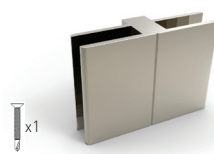

500 Ceiling & Wall Connection

OG-2105

400 Ceiling & Wall Connection

x1

OG-5010

Glass Stopper
For use with 5014, 5015, 5016

x2

OG-1320

Adjustable Glass Clamp For 400 Post

x1

OG-5014

Internal Glass Holder

x1

OG-5015

Twin External Glass Holder

x1