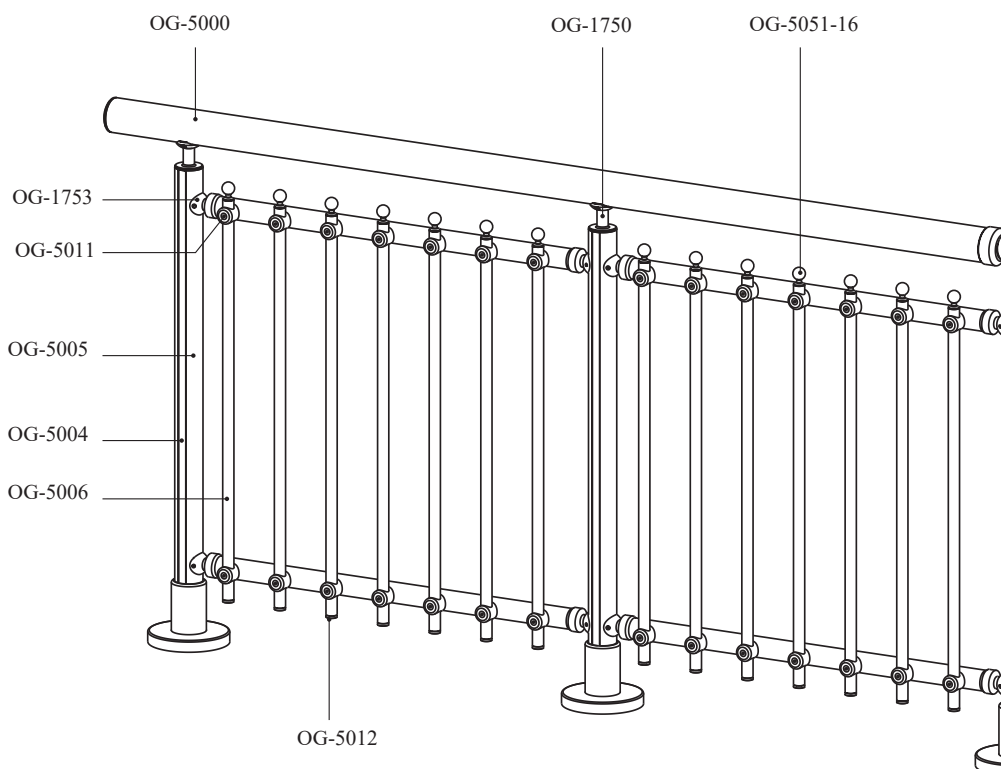

PROAL
HHH

RAILING Systems

OG-5001
Adjustable Connector of Column to Handrail

OG-1750
Stable Connector

K-145 B
Adjustable Connector for 40X40 Post - 500 Handrail

OG-1745
Stable Connector for 400 Post 500 Handrail

OG-1740
Stable Connector for 400 Post 400 Handrail

OG-1730
Stable Connector for 500 Post 500 Handrail

OG-5001/50
Adjustable Connector 500 Post - 500 Handrail

OG-5017
Adjustable L Type Connector for 500 Handrail