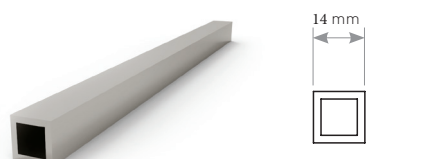

OG-5004

Cover for All Post Profiles

0.102 Kg/mt

K-5004

Cover for PR-7587

0.280 Kg/mt

OG-5006

16Ø Safety Bar
16Ø Emniyet Hattı Profil