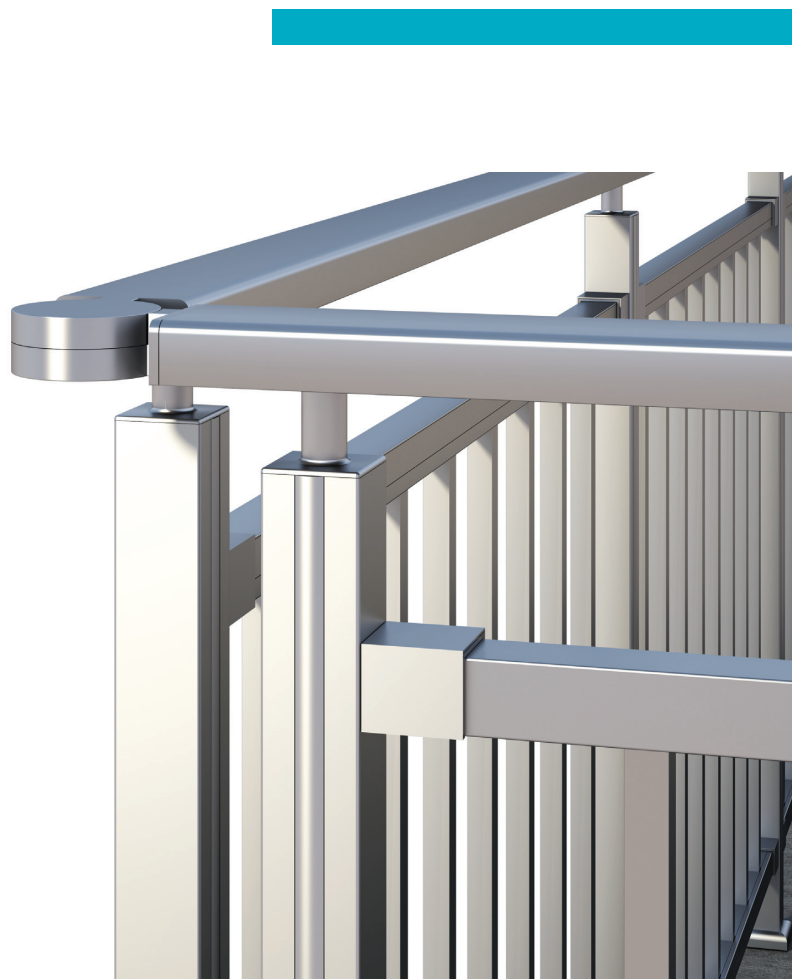

PROAL
HHH

RAILING Systems

OG-5001
Adjustable Connector of Column to Handrail

OG-1750
Stable Connector

K-145 B
Adjustable Connector for 40X40 Post - 500 Handrail

OG-1745
Stable Connector for 400 Post 500 Handrail

OG-1740
Stable Connector for 400 Post 400 Handrail

OG-1730
Stable Connector for 500 Post 500 Handrail

OG-5001/50
Adjustable Connector 500 Post - 500 Handrail

OG-5017
Adjustable L Type Connector for 500 Handrail

K-105
40X40 Baluster Base Cover

OG-3063
300 Wall & Ground Flange 300 Yer ve Duvar Flansı

OG-5002
400 Baluster Base Cover

OG-1007
400 Baluster Base Cover without Teeth

OG-5008
Wall & Ground Flange 500

OG-5008Y
Adjustable Wall Flange 500