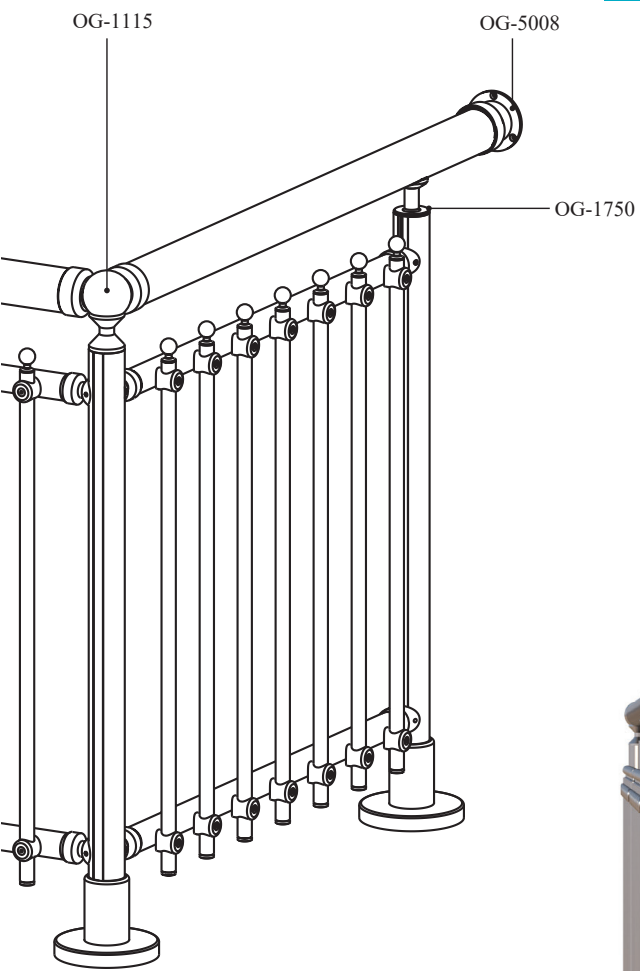

PROAL
HHH

RAILING Systems

OG-5001
Adjustable Connector of Column to Handrail

OG-1750
Stable Connector

K-145 B
Adjustable Connector for 40X40 Post - 500 Handrail

OG-1745
Stable Connector for 400 Post 500 Handrail

OG-1740
Stable Connector for 400 Post 400 Handrail

OG-1730
Stable Connector for 500 Post 500 Handrail

OG-5001/50
Adjustable Connector 500 Post - 500 Handrail

OG-5017
Adjustable L Type Connector for 500 Handrail

K-105
40X40 Baluster Base Cover

OG-3063
300 Wall & Ground Flange 300 Yer ve Duvar Flansı

OG-5002
400 Baluster Base Cover

OG-1007
400 Baluster Base Cover without Teeth

OG-5008
Wall & Ground Flange 500

OG-5008Y
Adjustable Wall Flange 500