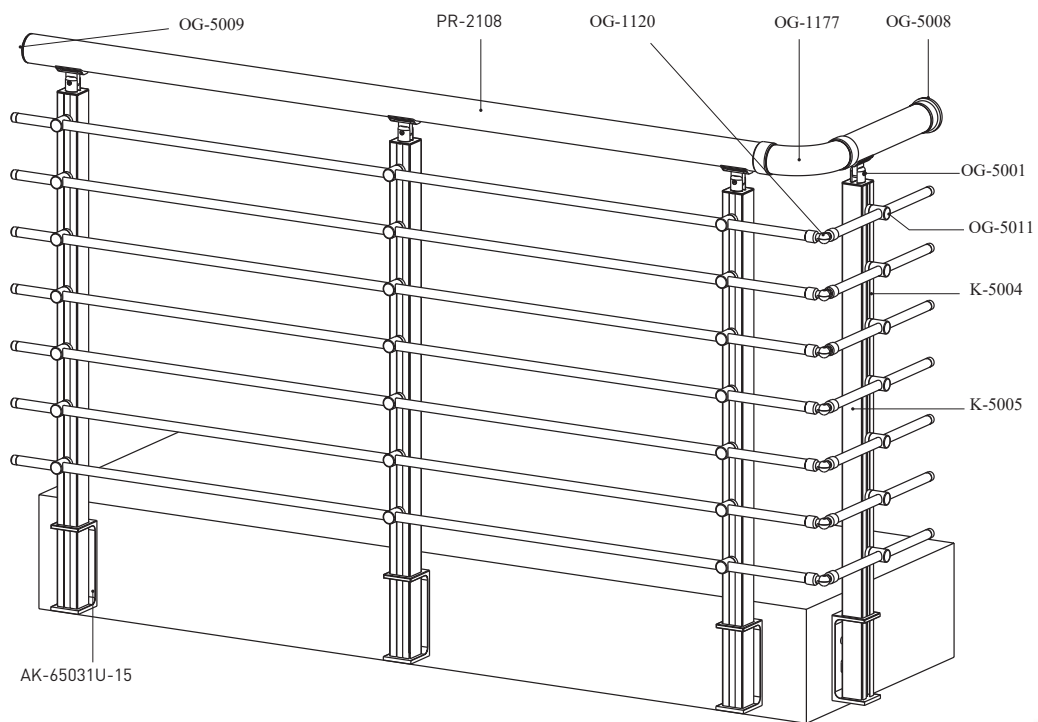

PROAL
HHH

RAILING Systems

OG-5001
Adjustable Connector of Column to Handrail

OG-1750
Stable Connector

K-145 B
Adjustable Connector for 40X40 Post - 500 Handrail

OG-1745
Stable Connector for 400 Post 500 Handrail

OG-1740
Stable Connector for 400 Post 400 Handrail

OG-1730
Stable Connector for 500 Post 500 Handrail

OG-5001/50
Adjustable Connector 500 Post - 500 Handrail

OG-5017
Adjustable L Type Connector for 500 Handrail