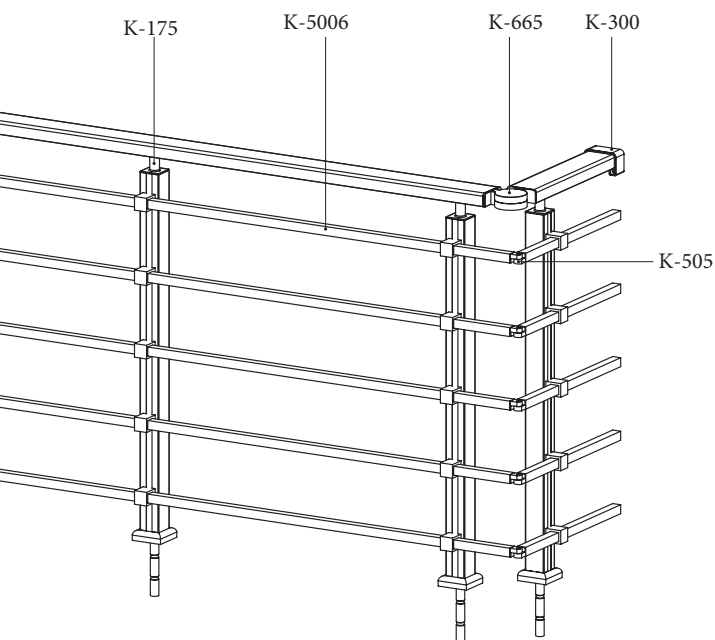

PROAL
HHH

RAILING Systems

OG-5001
Adjustable Connector of Column to Handrail

OG-1750
Stable Connector

K-145 B
Adjustable Connector for 40X40 Post - 500 Handrail

OG-1745
Stable Connector for 400 Post 500 Handrail

OG-1740
Stable Connector for 400 Post 400 Handrail

OG-1730
Stable Connector for 500 Post 500 Handrail

OG-5001/50
Adjustable Connector 500 Post - 500 Handrail

OG-5017
Adjustable L Type Connector for 500 Handrail