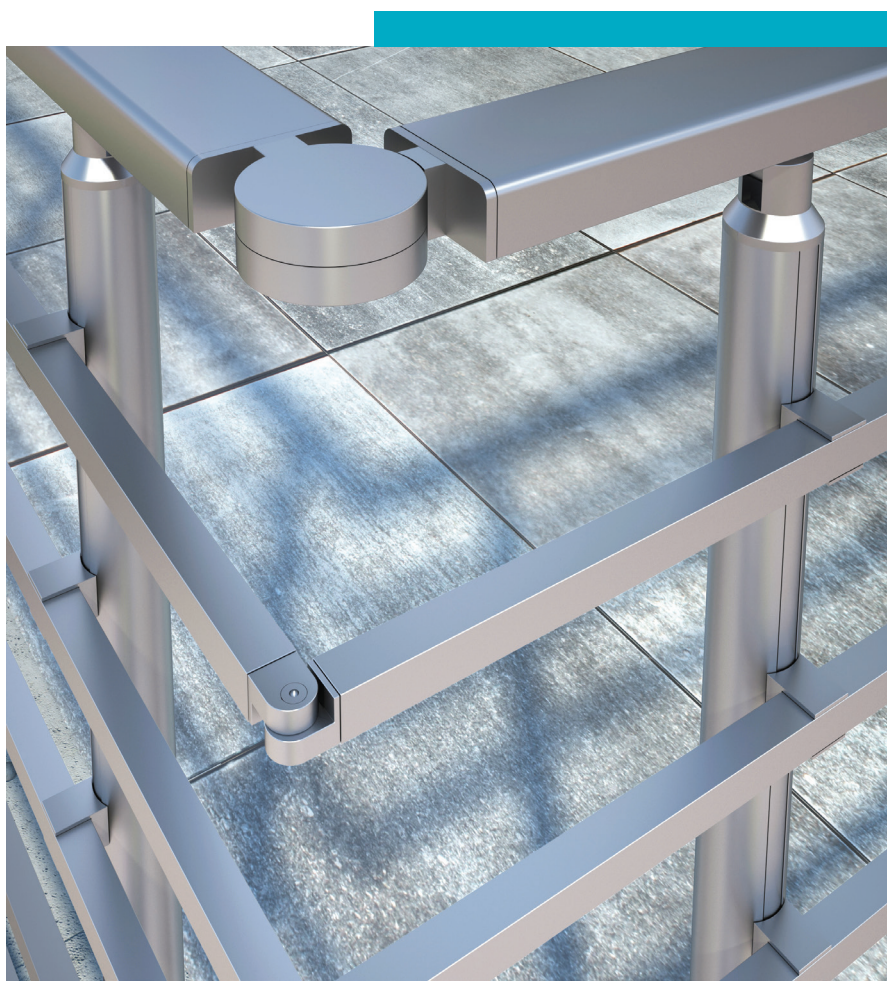

PROAL
HHH

RAILING Systems

OG-5001
Adjustable Connector of Column to Handrail

OG-1750
Stable Connector

K-145 B
Adjustable Connector for 40X40 Post - 500 Handrail

OG-1745
Stable Connector for 400 Post 500 Handrail

OG-1740
Stable Connector for 400 Post 400 Handrail

OG-1730
Stable Connector for 500 Post 500 Handrail

OG-5001/50
Adjustable Connector 500 Post - 500 Handrail

OG-5017
Adjustable L Type Connector for 500 Handrail

K-105
40X40 Baluster Base Cover

OG-3063
300 Wall & Ground Flange 300 Yer ve Duvar Flansı

OG-5002
400 Baluster Base Cover

OG-1007
400 Baluster Base Cover without Teeth

OG-5008
Wall & Ground Flange 500

OG-5008Y
Adjustable Wall Flange 500