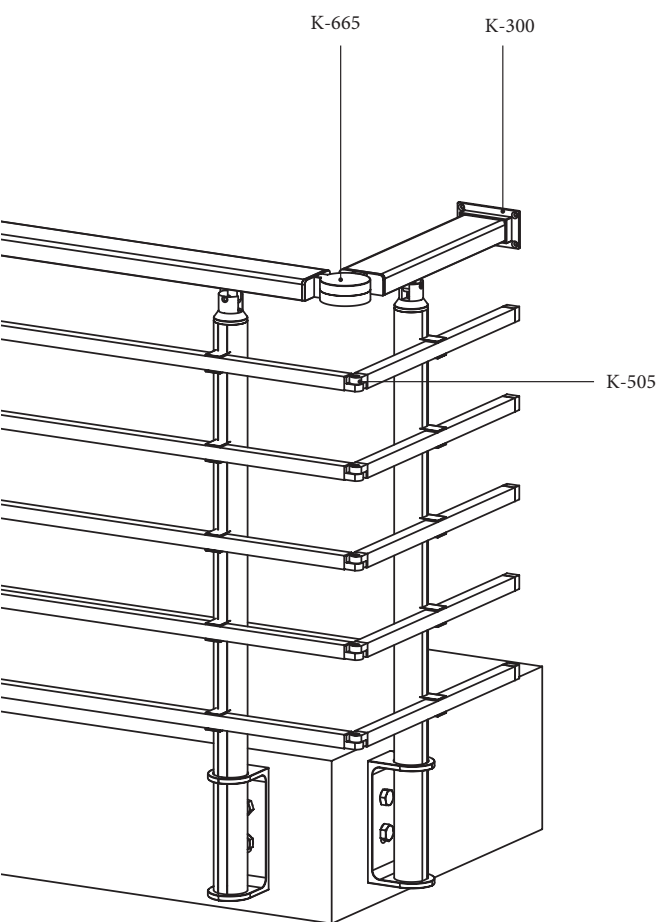

PROAL
HHH

RAILING Systems

OG-5001
Adjustable Connector of Column to Handrail

OG-1750
Stable Connector

K-145 B
Adjustable Connector for 40X40 Post - 500 Handrail

OG-1745
Stable Connector for 400 Post 500 Handrail

OG-1740
Stable Connector for 400 Post 400 Handrail

OG-1730
Stable Connector for 500 Post 500 Handrail

OG-5001/50
Adjustable Connector 500 Post - 500 Handrail

OG-5017
Adjustable L Type Connector for 500 Handrail