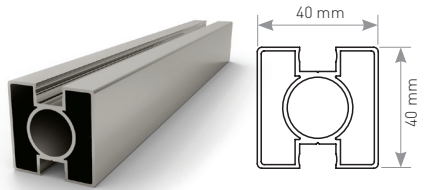

0.960 Kg/mt

K-5005

40x40 Square Post