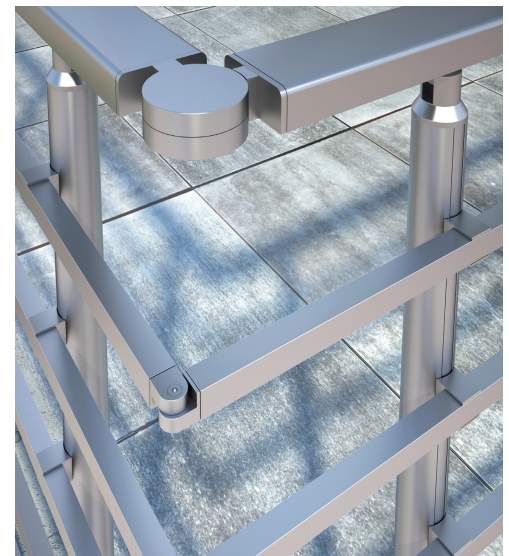

0.858 Kg/mt

OG-5000L

50Ø Handrail 2 mm

0.770 Kg/mt

OG-5000T

50Ø Handrail 1.35 mm

0.558 Kg/mt

NOSAČ K20

27x32 Transom Profile

0.123 Kg/mt

POKLOPAC K20

Cover

0.960 Kg/mt

K-5005

40x40 Square Post

1.261 Kg/mt

K-5005A

Heavy Duty 25x50 Rectangular Post

0.971 Kg/mt

OG-5005A

40Ø Dikme Profil

0.985 Kg/mt

OG-5005

40Ø Dikme Profil

1.205 Kg/mt

PR-3874

40Ø Dikme Profil

0.090 Kg/mt

OG-5004

Cover for All Post Profiles

0.102 Kg/mt

K-5004

Cover for PR-7587

0.280 Kg/mt

OG-5006

16Ø Safety Bar
16Ø Emniyet Hattı Profil

0.340 Kg/mt

K-5006

17x17 Safety Bar
17x17 Emniyet Hattı Profil