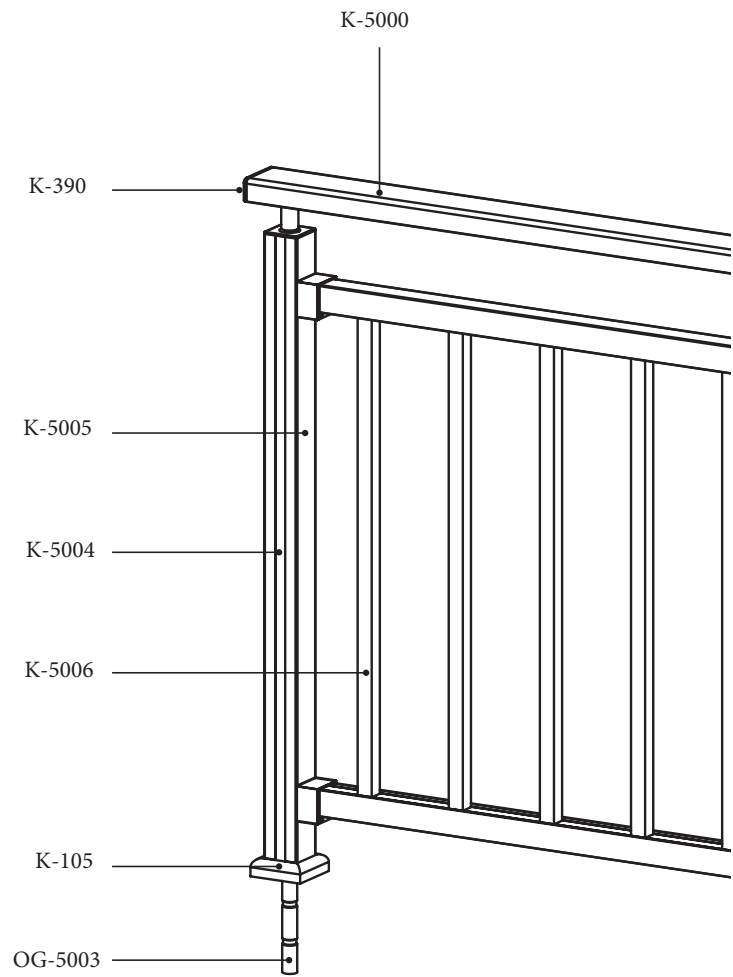

PROAL
HHH

RAILING Systems

OG-5001
Adjustable Connector of Column to Handrail

OG-1750
Stable Connector

K-145 B
Adjustable Connector for 40X40 Post - 500 Handrail

OG-1745
Stable Connector for 400 Post 500 Handrail