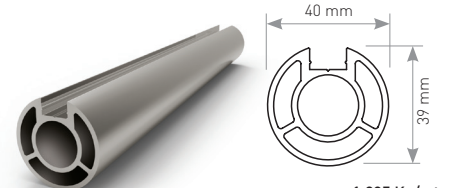

1.205 Kg/mt

PR-3874

40Ø Dikme Profil