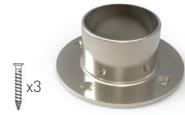

OG-1740
Stable Connector for 400 Post 400 Handrail

OG-1730
Stable Connector for 500 Post 500 Handrail

OG-5001/50
Adjustable Connector 500 Post - 500 Handrail

OG-5017
Adjustable L Type Connector for 500 Handrail

K-105
40X40 Baluster Base Cover

OG-3063
300 Wall & Ground Flange 300 Yer ve Duvar Flansı

OG-5002
400 Baluster Base Cover

OG-1007
400 Baluster Base Cover without Teeth

OG-5008
Wall & Ground Flange 500

OG-5008Y
Adjustable Wall Flange 500