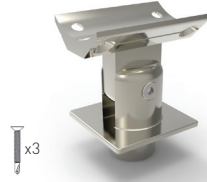

PROAL
HHH

RAILING Systems

OG-5001
Adjustable Connector of Column to Handrail

OG-1750
Stable Connector

K-145 B
Adjustable Connector for 40X40 Post - 500 Handrail

OG-1745
Stable Connector for 400 Post 500 Handrail

OG-1740
Stable Connector for 400 Post 400 Handrail

OG-1730
Stable Connector for 500 Post 500 Handrail

OG-5001/50
Adjustable Connector 500 Post - 500 Handrail

OG-5017
Adjustable L Type Connector for 500 Handrail