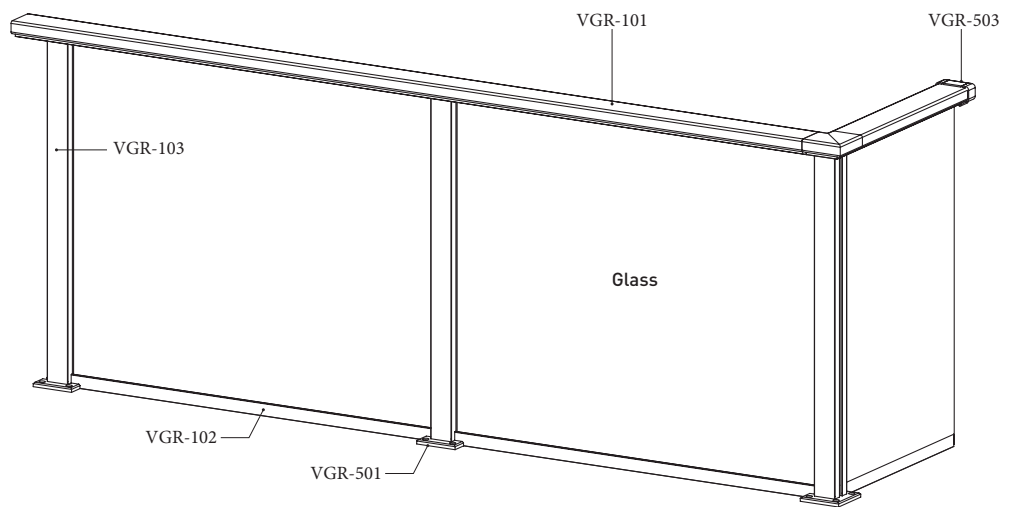

PROAL
HHH

RAILING Systems

OG-5001
Adjustable Connector of Column to Handrail

OG-1750
Stable Connector

K-145 B
Adjustable Connector for 40X40 Post - 500 Handrail

OG-1745
Stable Connector for 400 Post 500 Handrail