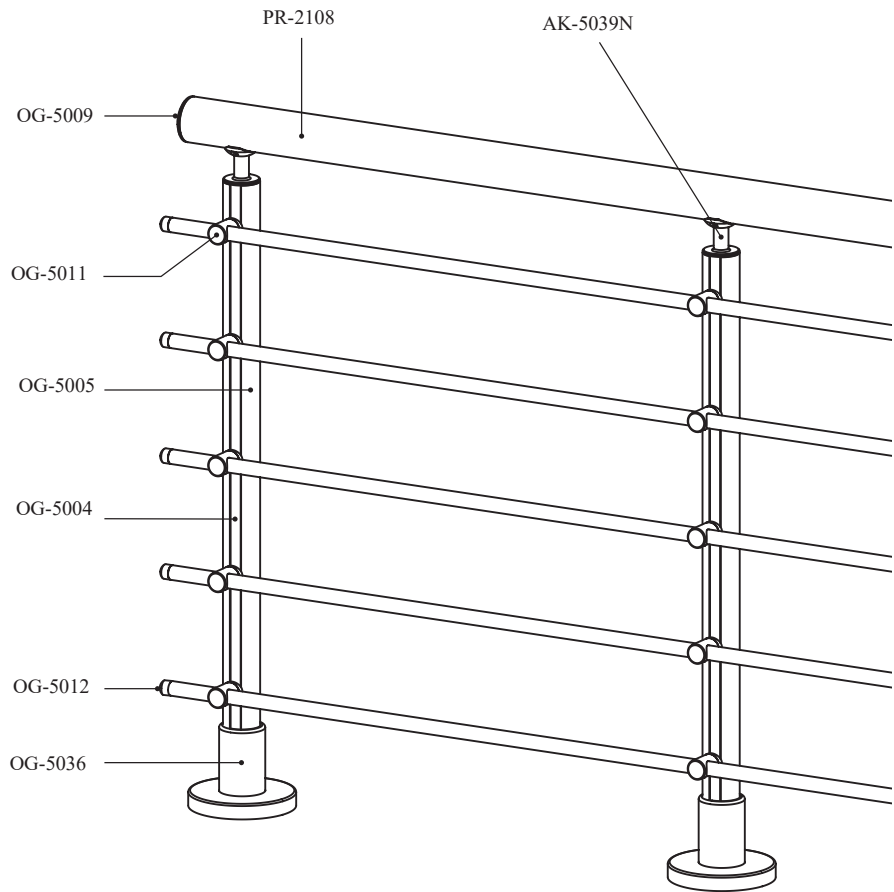

PROAL
HHH

RAILING Systems

OG-5001
Adjustable Connector of Column to Handrail

OG-1750
Stable Connector

K-145 B
Adjustable Connector for 40X40 Post - 500 Handrail

OG-1745
Stable Connector for 400 Post 500 Handrail

OG-1740
Stable Connector for 400 Post 400 Handrail

OG-1730
Stable Connector for 500 Post 500 Handrail

OG-5001/50
Adjustable Connector 500 Post - 500 Handrail

OG-5017
Adjustable L Type Connector for 500 Handrail