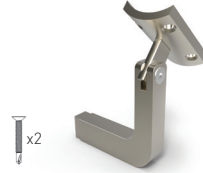

PROAL
HHH

RAILING Systems

OG-5001
Adjustable Connector of Column to Handrail

OG-1750
Stable Connector

K-145 B
Adjustable Connector for 40X40 Post - 500 Handrail

OG-1745
Stable Connector for 400 Post 500 Handrail

OG-1740
Stable Connector for 400 Post 400 Handrail

OG-1730
Stable Connector for 500 Post 500 Handrail

OG-5001/50
Adjustable Connector 500 Post - 500 Handrail

OG-5017
Adjustable L Type Connector for 500 Handrail