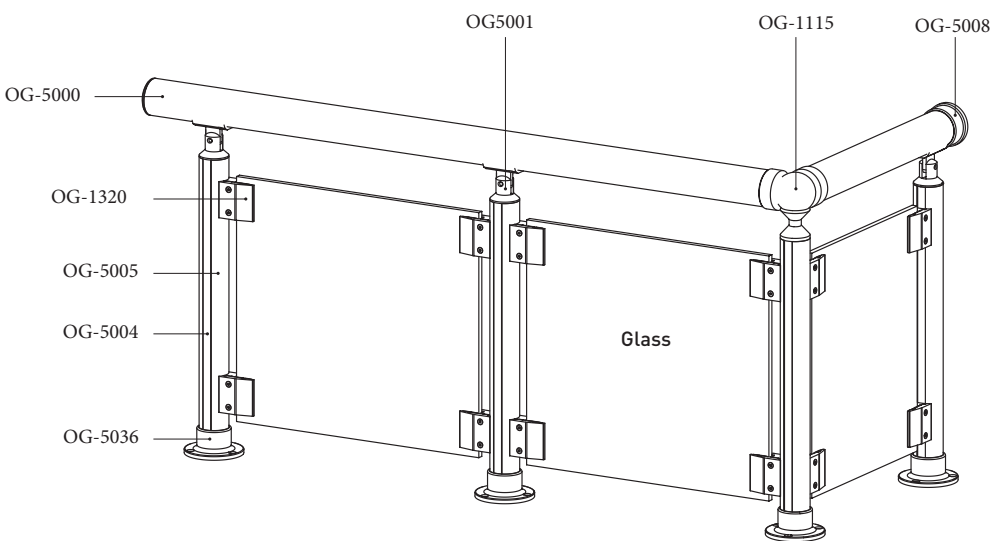

PROAL
HHH

RAILING Systems

OG-5001
Adjustable Connector of Column to Handrail

OG-1750
Stable Connector

K-145 B
Adjustable Connector for 40X40 Post - 500 Handrail

OG-1745
Stable Connector for 400 Post 500 Handrail

OG-1740
Stable Connector for 400 Post 400 Handrail

OG-1730
Stable Connector for 500 Post 500 Handrail

OG-5001/50
Adjustable Connector 500 Post - 500 Handrail

OG-5017
Adjustable L Type Connector for 500 Handrail