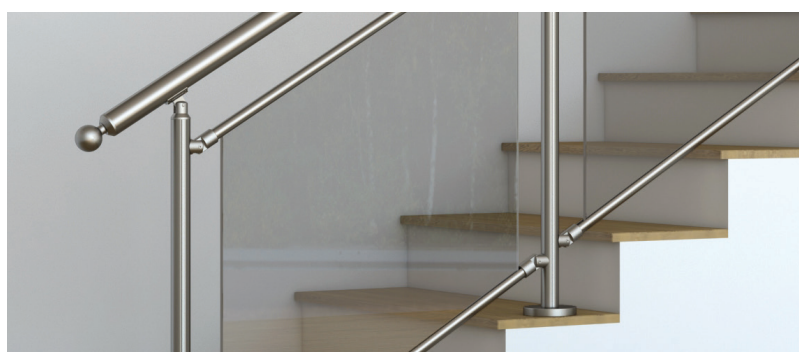

OG-5051-16
Decorative Cap 160

OG-5051A-16
Decorative Cap 160

AK-16A
Decorative Vertical 160 Bar

AK-5002A
Decorative Column Accessory

AK-5002F
Decorative Column Accessory

OG-2030
Railing & Door Combination Lock

OG-2020
Railing & Door Combination Hinge

OG-5003
21 cm Anchorage Iron

OG-5003/40
40 cm Anchorage Iron

AK-5027K
BTS Chemical Anchor

0.858 Kg/mt

OG-5000L

50Ø Handrail 2 mm

0.770 Kg/mt