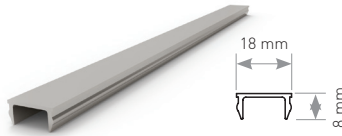

0.123 Kg/mt

POKLOPAC K20

Cover