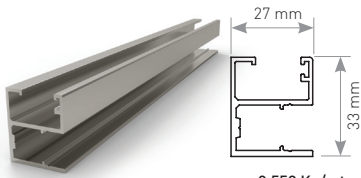

0.558 Kg/mt

NOSAČ K20

27x32 Transom Profile