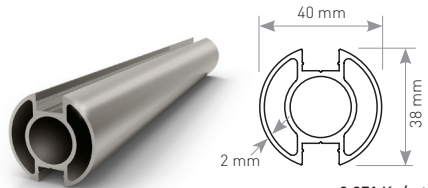

0.960 Kg/mt

K-5005

40x40 Square Post

1.261 Kg/mt

K-5005A

Heavy Duty 25x50 Rectangular Post

0.971 Kg/mt

OG-5005A