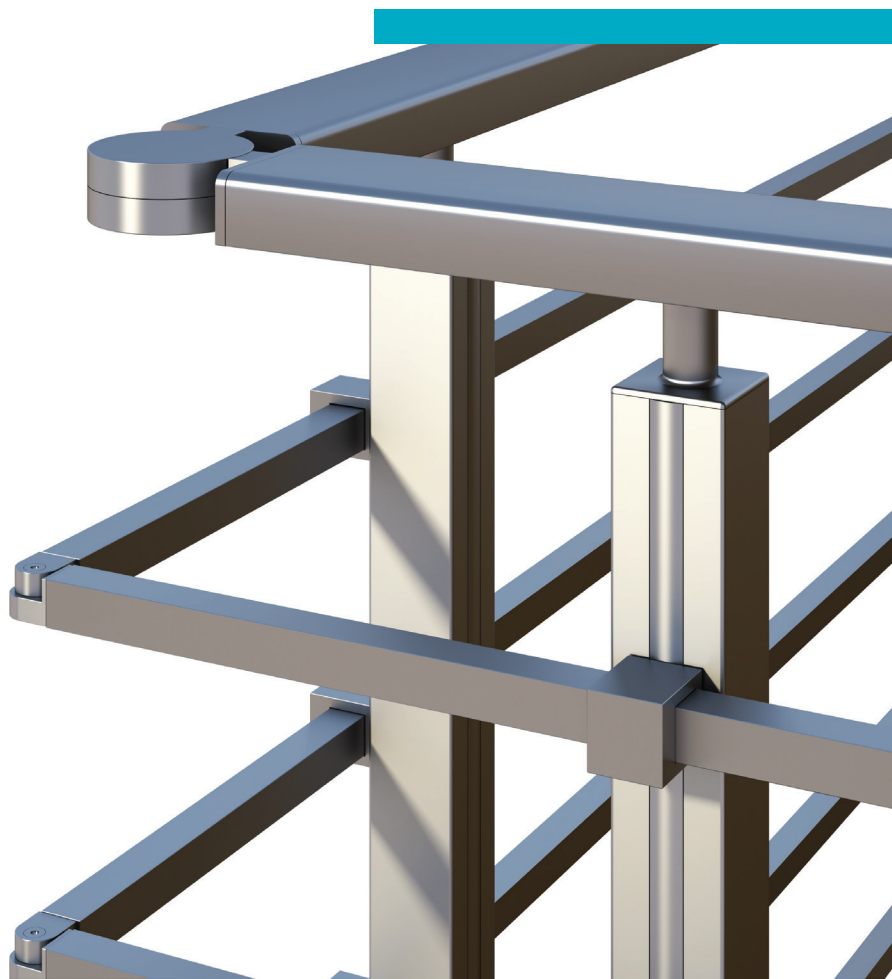

PROAL
HHH

RAILING Systems

OG-5001
Adjustable Connector of Column to Handrail

OG-1750
Stable Connector

K-145 B
Adjustable Connector for 40X40 Post - 500 Handrail

OG-1745
Stable Connector for 400 Post 500 Handrail

OG-1740
Stable Connector for 400 Post 400 Handrail

OG-1730
Stable Connector for 500 Post 500 Handrail

OG-5001/50
Adjustable Connector 500 Post - 500 Handrail

OG-5017
Adjustable L Type Connector for 500 Handrail

K-105
40X40 Baluster Base Cover

OG-3063
300 Wall & Ground Flange 300 Yer ve Duvar Flansı

OG-5002
400 Baluster Base Cover

OG-1007
400 Baluster Base Cover without Teeth

OG-5008
Wall & Ground Flange 500

OG-5008Y
Adjustable Wall Flange 500