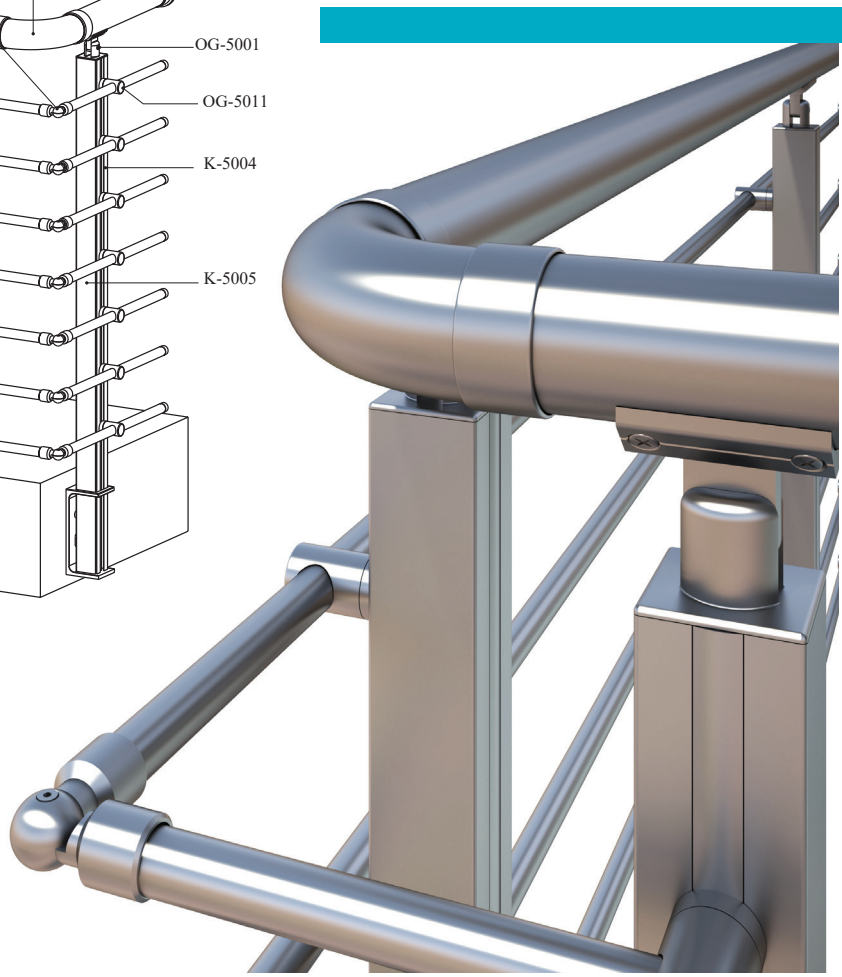

PROAL
HHH

RAILING Systems

OG-5001
Adjustable Connector of Column to Handrail

OG-1750
Stable Connector

K-145 B
Adjustable Connector for 40X40 Post - 500 Handrail

OG-1745
Stable Connector for 400 Post 500 Handrail

OG-1740
Stable Connector for 400 Post 400 Handrail

OG-1730
Stable Connector for 500 Post 500 Handrail

OG-5001/50
Adjustable Connector 500 Post - 500 Handrail

OG-5017
Adjustable L Type Connector for 500 Handrail

K-105
40X40 Baluster Base Cover

OG-3063
300 Wall & Ground Flange 300 Yer ve Duvar Flansı

OG-5002
400 Baluster Base Cover

OG-1007
400 Baluster Base Cover without Teeth

OG-5008
Wall & Ground Flange 500

OG-5008Y
Adjustable Wall Flange 500