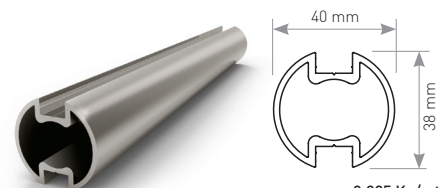

0.985 Kg/mt

OG-5005

40Ø Dikme Profil