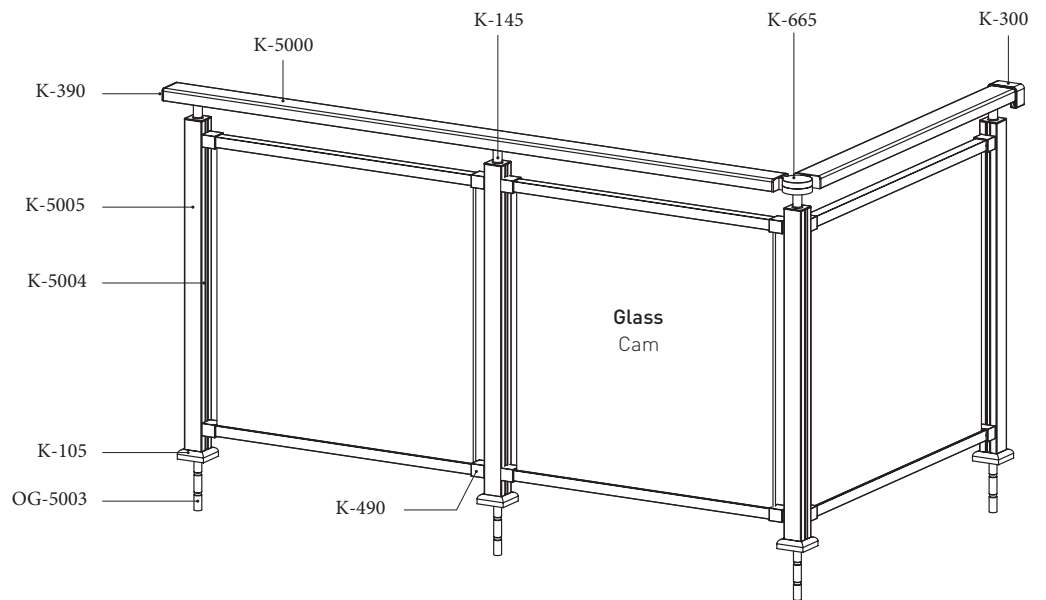

PROAL
HHH

RAILING Systems

OG-5001
Adjustable Connector of Column to Handrail

OG-1750
Stable Connector

K-145 B
Adjustable Connector for 40X40 Post - 500 Handrail

OG-1745
Stable Connector for 400 Post 500 Handrail