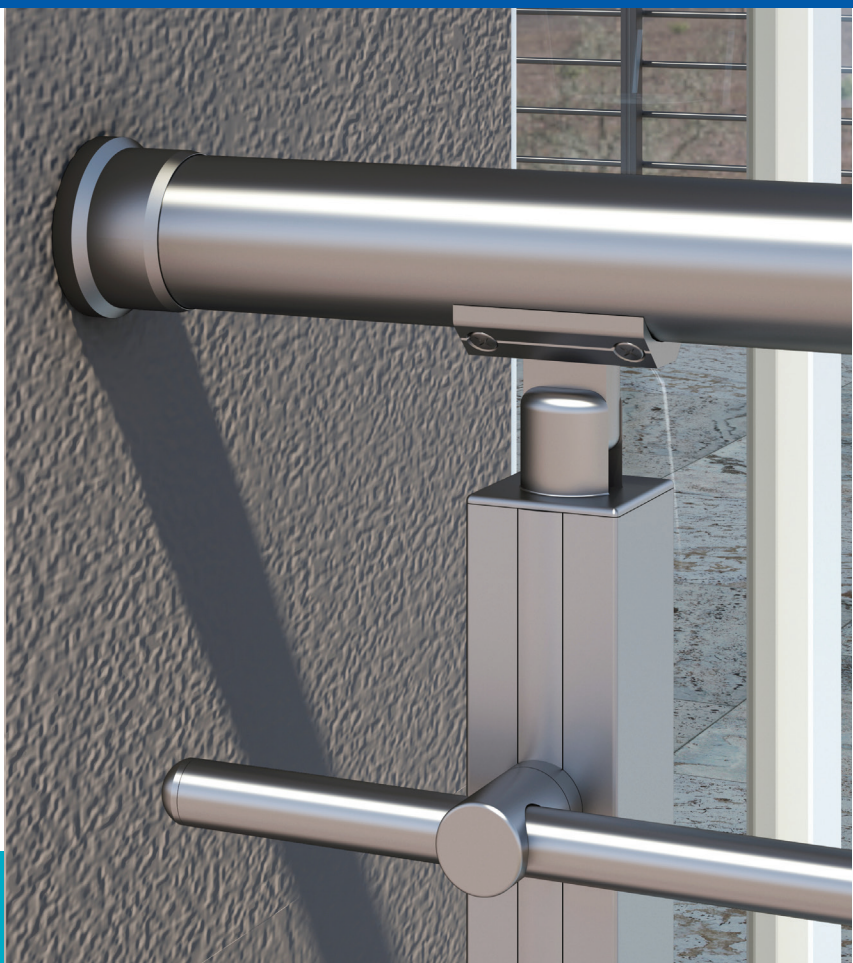

PROAL
HHH

RAILING Systems

OG-5001
Adjustable Connector of Column to Handrail

OG-1750
Stable Connector

K-145 B
Adjustable Connector for 40X40 Post - 500 Handrail

OG-1745
Stable Connector for 400 Post 500 Handrail

OG-1740
Stable Connector for 400 Post 400 Handrail

OG-1730
Stable Connector for 500 Post 500 Handrail

OG-5001/50
Adjustable Connector 500 Post - 500 Handrail

OG-5017
Adjustable L Type Connector for 500 Handrail

K-105
40X40 Baluster Base Cover

OG-3063
300 Wall & Ground Flange 300 Yer ve Duvar Flansı

OG-5002
400 Baluster Base Cover

OG-1007
400 Baluster Base Cover without Teeth

OG-5008
Wall & Ground Flange 500

OG-5008Y
Adjustable Wall Flange 500