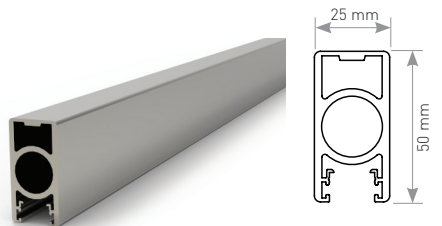

1.261 Kg/mt

K-5005A

Heavy Duty 25x50 Rectangular Post