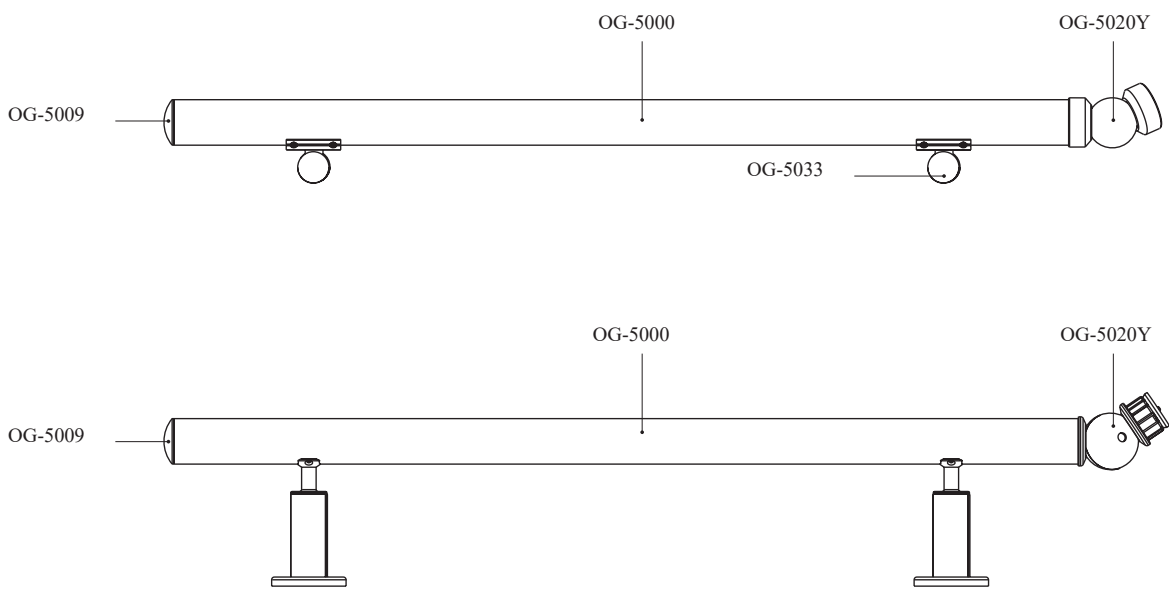

PROAL
HHH

RAILING Systems

OG-5001
Adjustable Connector of Column to Handrail

OG-1750
Stable Connector

K-145 B
Adjustable Connector for 40X40 Post - 500 Handrail

OG-1745
Stable Connector for 400 Post 500 Handrail

OG-1740
Stable Connector for 400 Post 400 Handrail

OG-1730
Stable Connector for 500 Post 500 Handrail

OG-5001/50
Adjustable Connector 500 Post - 500 Handrail

OG-5017
Adjustable L Type Connector for 500 Handrail