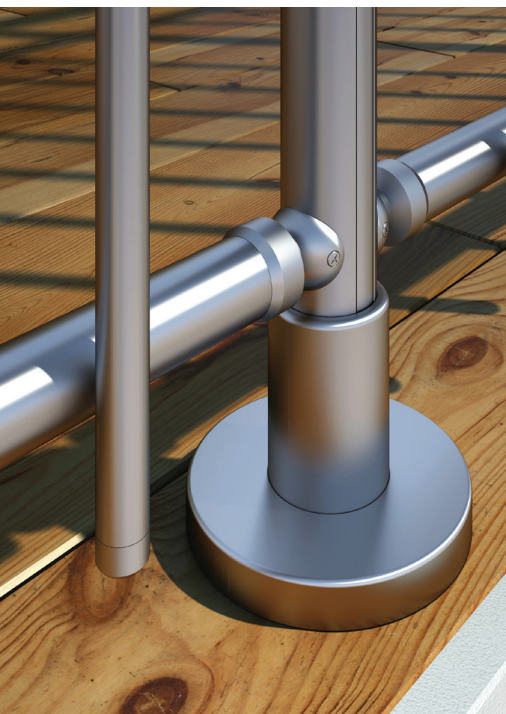

PROAL
HHH

RAILING Systems

OG-5001
Adjustable Connector of Column to Handrail

OG-1750
Stable Connector

K-145 B
Adjustable Connector for 40X40 Post - 500 Handrail

OG-1745
Stable Connector for 400 Post 500 Handrail

OG-1740
Stable Connector for 400 Post 400 Handrail

OG-1730
Stable Connector for 500 Post 500 Handrail

OG-5001/50
Adjustable Connector 500 Post - 500 Handrail

OG-5017
Adjustable L Type Connector for 500 Handrail

K-105
40X40 Baluster Base Cover

OG-3063
300 Wall & Ground Flange 300 Yer ve Duvar Flansı

OG-5002
400 Baluster Base Cover

OG-1007
400 Baluster Base Cover without Teeth

OG-5008
Wall & Ground Flange 500

OG-5008Y
Adjustable Wall Flange 500