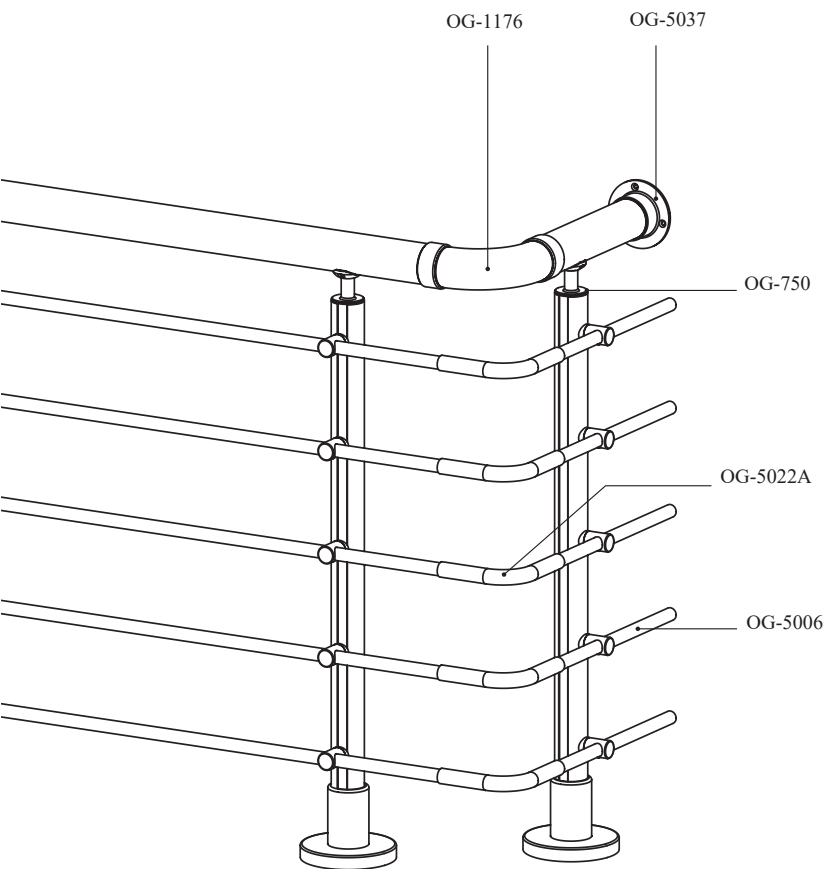

PROAL
HHH

RAILING Systems

OG-5001
Adjustable Connector of Column to Handrail

OG-1750
Stable Connector

K-145 B
Adjustable Connector for 40X40 Post - 500 Handrail

OG-1745
Stable Connector for 400 Post 500 Handrail

OG-1740
Stable Connector for 400 Post 400 Handrail

OG-1730
Stable Connector for 500 Post 500 Handrail

OG-5001/50
Adjustable Connector 500 Post - 500 Handrail

OG-5017
Adjustable L Type Connector for 500 Handrail

K-105
40X40 Baluster Base Cover

OG-3063
300 Wall & Ground Flange 300 Yer ve Duvar Flansı

OG-5002
400 Baluster Base Cover

OG-1007
400 Baluster Base Cover without Teeth

OG-5008
Wall & Ground Flange 500

OG-5008Y
Adjustable Wall Flange 500