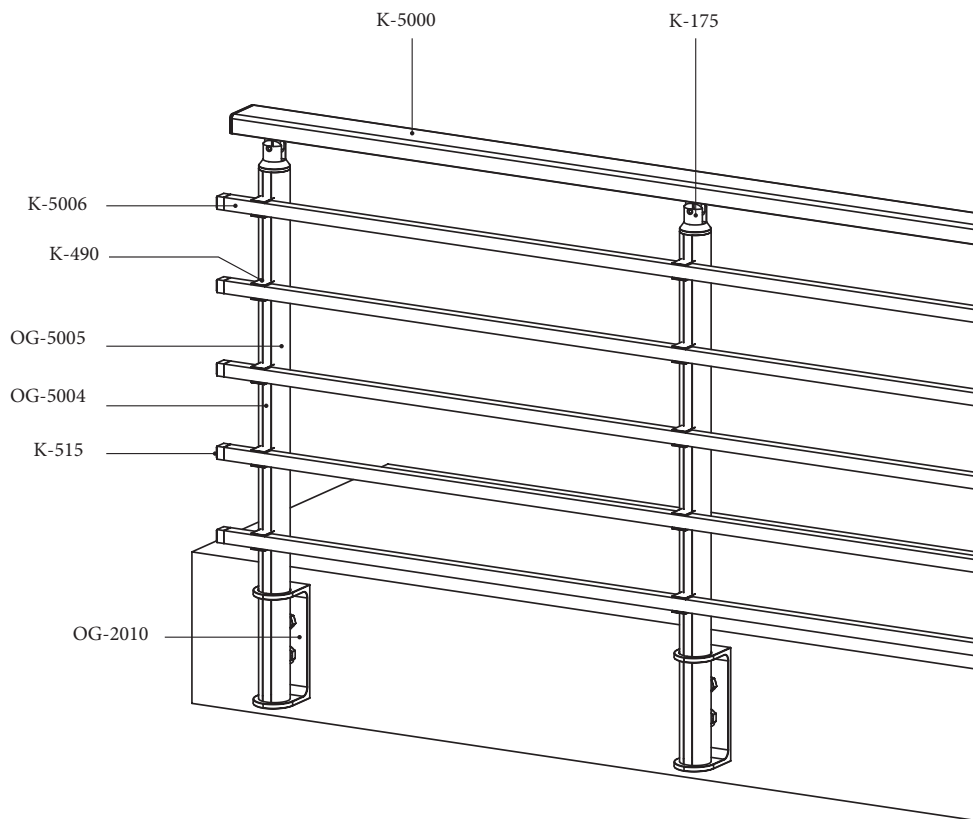

PROAL
HHH

RAILING Systems

OG-5001
Adjustable Connector of Column to Handrail

OG-1750
Stable Connector

K-145 B
Adjustable Connector for 40X40 Post - 500 Handrail

OG-1745
Stable Connector for 400 Post 500 Handrail

OG-1740
Stable Connector for 400 Post 400 Handrail

OG-1730
Stable Connector for 500 Post 500 Handrail

OG-5001/50
Adjustable Connector 500 Post - 500 Handrail

OG-5017
Adjustable L Type Connector for 500 Handrail