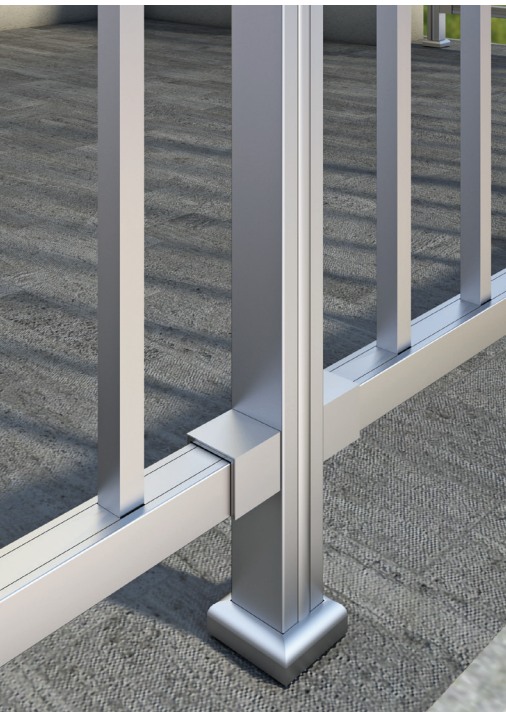

PROAL
HHH

RAILING Systems

OG-5001
Adjustable Connector of Column to Handrail

OG-1750
Stable Connector

K-145 B
Adjustable Connector for 40X40 Post - 500 Handrail

OG-1745
Stable Connector for 400 Post 500 Handrail

OG-1740
Stable Connector for 400 Post 400 Handrail

OG-1730
Stable Connector for 500 Post 500 Handrail

OG-5001/50
Adjustable Connector 500 Post - 500 Handrail

OG-5017
Adjustable L Type Connector for 500 Handrail

K-105
40X40 Baluster Base Cover

OG-3063
300 Wall & Ground Flange 300 Yer ve Duvar Flansı

OG-5002
400 Baluster Base Cover

OG-1007
400 Baluster Base Cover without Teeth

OG-5008
Wall & Ground Flange 500

OG-5008Y
Adjustable Wall Flange 500