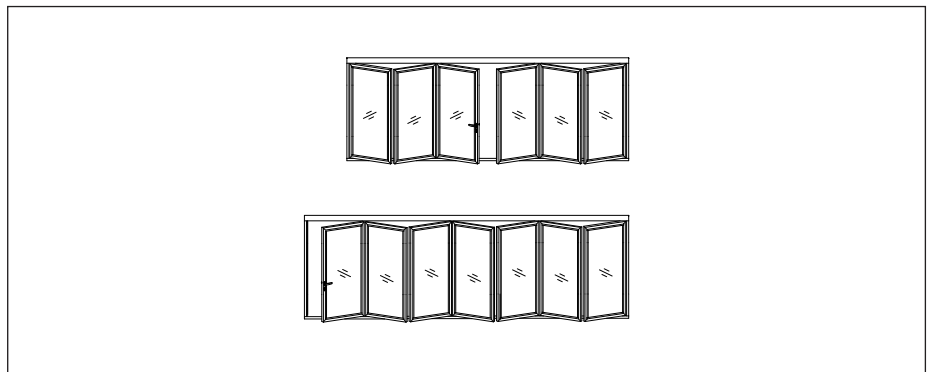

KDS

Insulated Bi-Fold Door System

PROAL

KDS

Insulated Bi-Fold Door System

System	KDS Insulated Bi- Fold Door System
Glass Thicknesses	10-31 mm Tempered and Insulated Glasses
Colour opt. for profiles	Natural Anodised - Raw - RAL Colours
Colour opt. for acc.	Black - White - Grey
Max. Panel width	900 mm
Max. Panel height	3000 mm