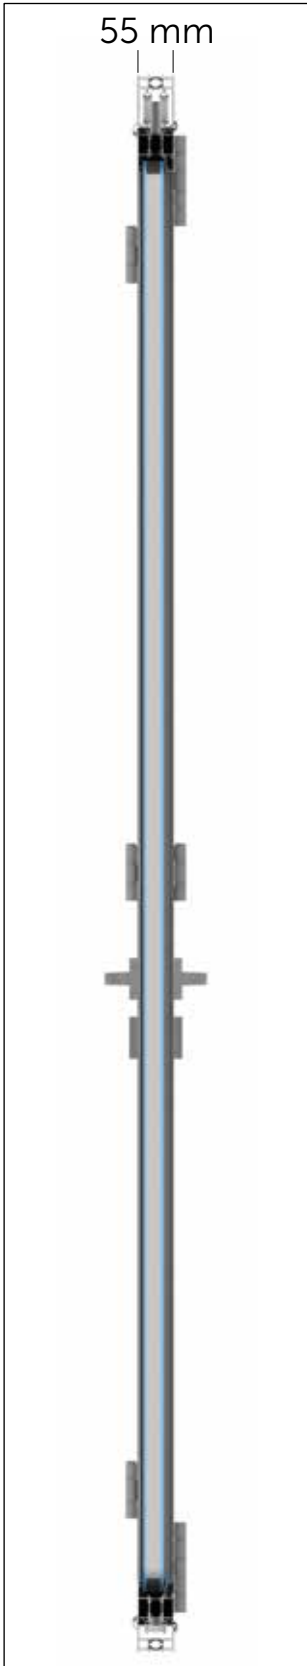

KDS

Insulated Bi-Fold Door System

PROAL

KDS

Insulated Bi-Fold Door System

System	KDS Insulated Bi- Fold Door System
Glass Thicknesses	10-31 mm Tempered and Insulated Glasses
Colour opt. for profiles	Natural Anodised - Raw - RAL Colours
Colour opt. for acc.	Black - White - Grey
Max. Panel width	900 mm
Max. Panel height	3000 mm

Package Type 6 Im

Package Type 6 Im

Package Type 6 Im

Package Type 6 Im

Package Type 6 Im

Package Type 6 Im

Package Type 6 Im

Package Type 6 Im

Package Type 6 Im

Package Type 1 pc

Package Type 1 pc

Package Type 1 pc

Package Type 1 set

Package Type 1 set

Package Type 1 set

Package Type 6 Im

Package Type 1 set

Package Type 220 m

Package Type 275 m

Package Type 120 m

RS 08

Package Type 95 m

RS 09

Package Type 370 m