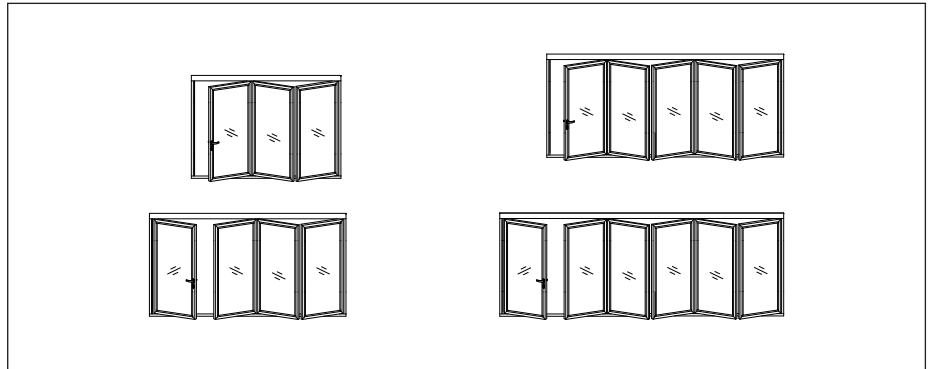

KDS

Insulated Bi-Fold Door System

PROAL

KDS

Insulated Bi-Fold Door System

System	KDS Insulated Bi- Fold Door System
Glass Thicknesses	10-31 mm Tempered and Insulated Glasses
Colour opt. for profiles	Natural Anodised - Raw - RAL Colours
Colour opt. for acc.	Black - White - Grey
Max. Panel width	900 mm
Max. Panel height	3000 mm