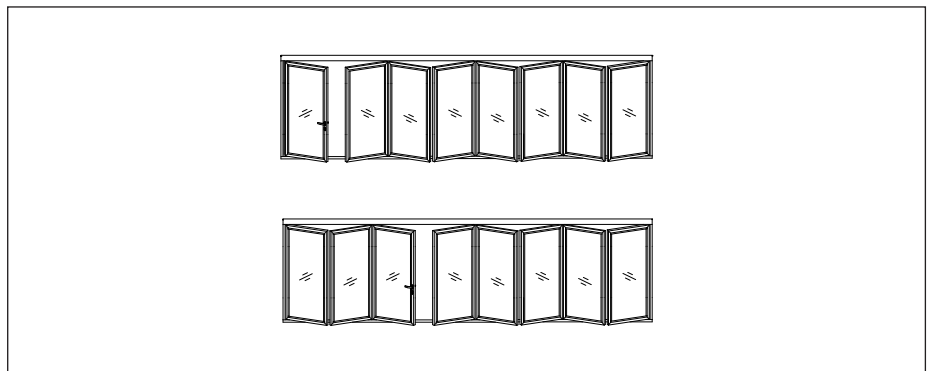

KDS

Insulated Bi-Fold Door System

PROAL

KDS

Insulated Bi-Fold Door System

System	KDS Insulated Bi- Fold Door System
Glass Thicknesses	10-31 mm Tempered and Insulated Glasses
Colour opt. for profiles	Natural Anodised - Raw - RAL Colours
Colour opt. for acc.	Black - White - Grey
Max. Panel width	900 mm
Max. Panel height	3000 mm