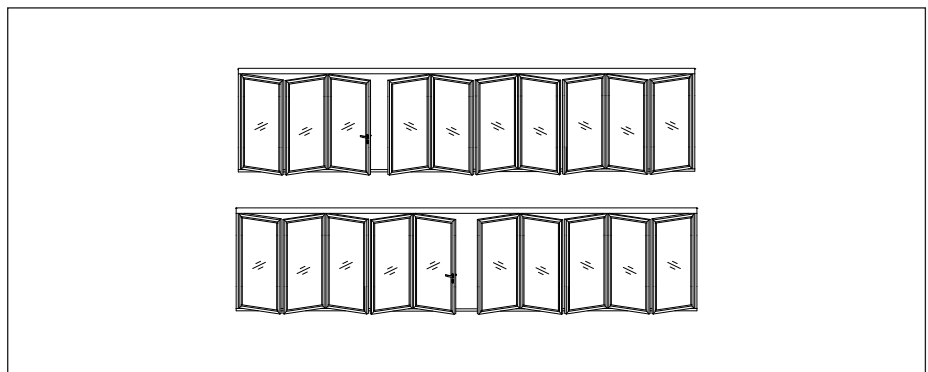

KDS

Insulated Bi-Fold Door System

PROAL

KDS

Insulated Bi-Fold Door System

System	KDS Insulated Bi- Fold Door System
Glass Thicknesses	10-31 mm Tempered and Insulated Glasses
Colour opt. for profiles	Natural Anodised - Raw - RAL Colours
Colour opt. for acc.	Black - White - Grey
Max. Panel width	900 mm
Max. Panel height	3000 mm